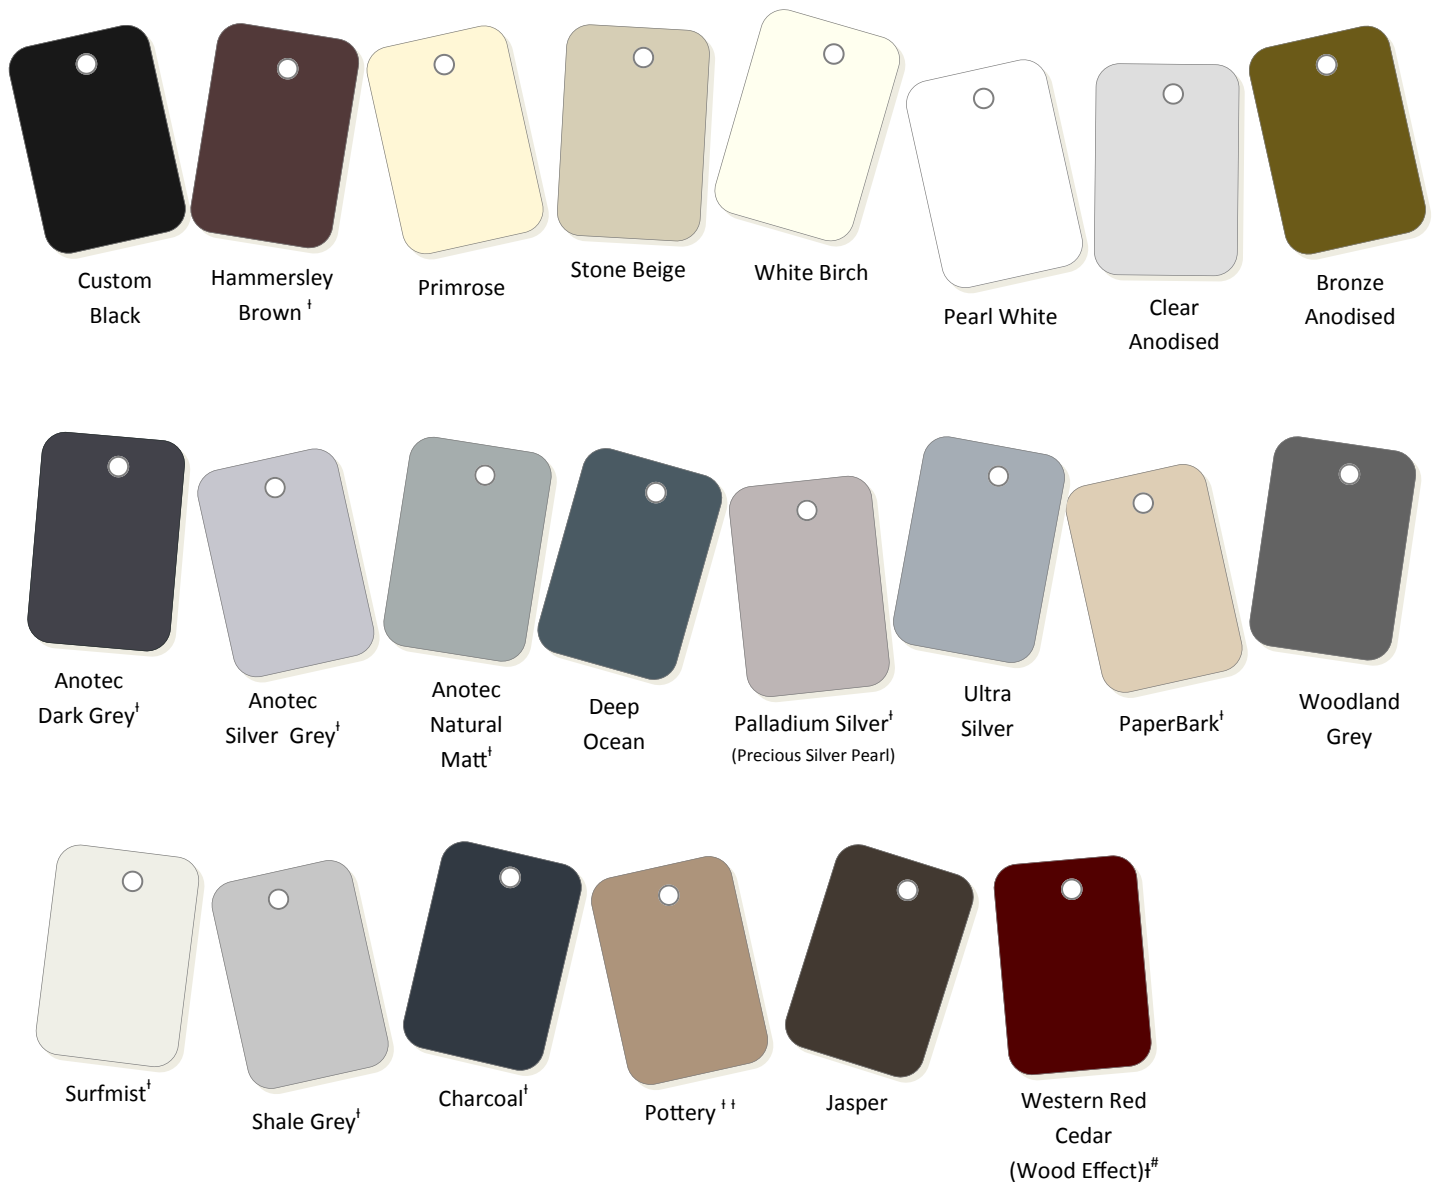

Colour Selection Range

22 Standard Colours

[†] Not Stocked in 9mm Window Frame

[#] Available in Door Frame Only

Custom Colour (Not listed) + \$40.00

[#]Western Red Cedar (Wood Effect) Price:

Door +\$48.00

Window + \$28.00

Please Note: These colours are for reference only and are an approximation of the true colours. The quality, type and settings of the output device used to display this page will also affect the visible colour.